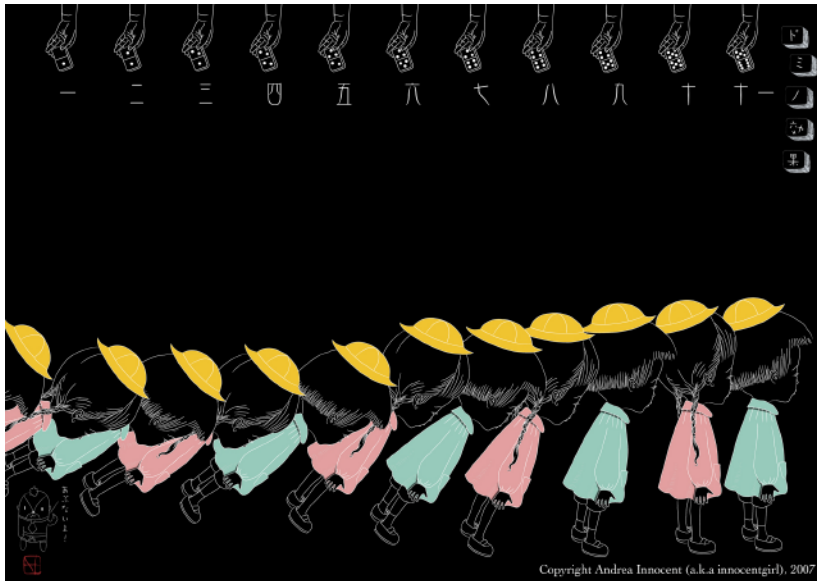

“Domino Effect” Digital Print on Hahnemuehle Photo Rag 308 gsm (100% acid free cotton).

Size : 297 mm x 420 mm.

Andrea Innocent (a.k.a innocentgirl), 2007.

11 students injured after tumbling down escalator at Edo Tokyo Museum

Tuesday, November 7, 2006, Japan Today

TOKYO — Eleven students were injured Tuesday afternoon after going down one after the other like **dominoes** on an escalator at Edo Tokyo Museum in Sumida Ward. The 6th graders from Yugawara Elementary School were on their field trip, said officials. Shortly after noon, one student suddenly stopped at the end of the **escalator** going down, causing students behind her to lose their balance.